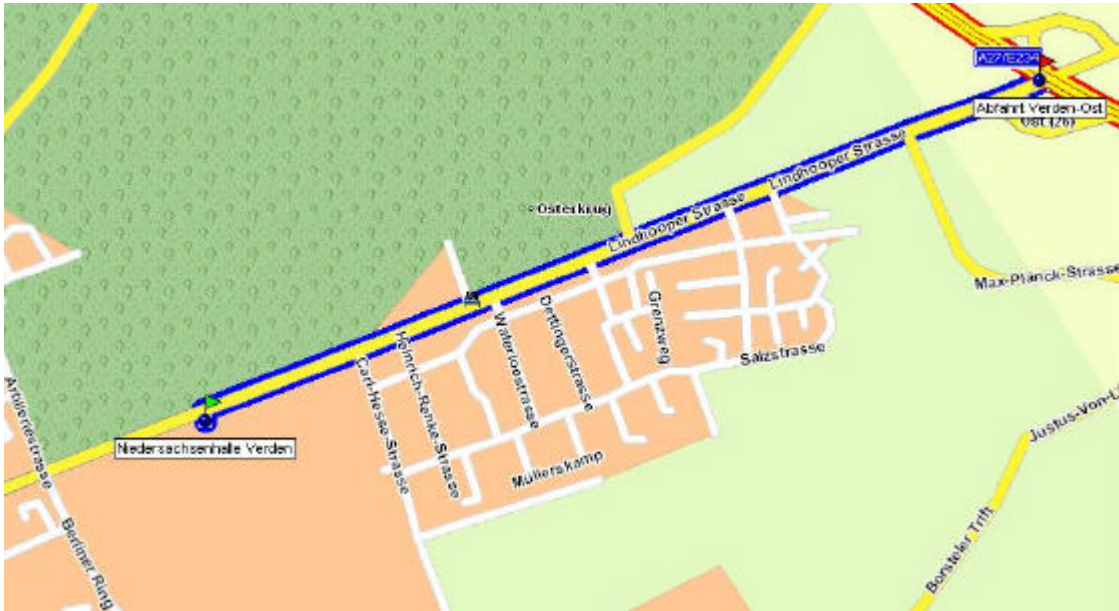

## Route Description

Niedersachsenhalle Verden > A1 Exit Bremen-Arsten (Weyhe)

1,5 miles / 3 min  
Niedersachsenhalle Verden > A27 Exit Verden-Ost

22 miles / 20 min  
A27 Exit Verden-Ost > A1 Exit Bremen-Arsten (Weyhe)

Take the Lindhooper Strasse, Direction to the Federal-highway (A27).

Take the A27, Direction to Bremen / Hamburg.

Take the A1, Direction to Osnabrück / Oldenburg

Exit Bremen-Arsten (Weyhe), Direction to Weyhe.