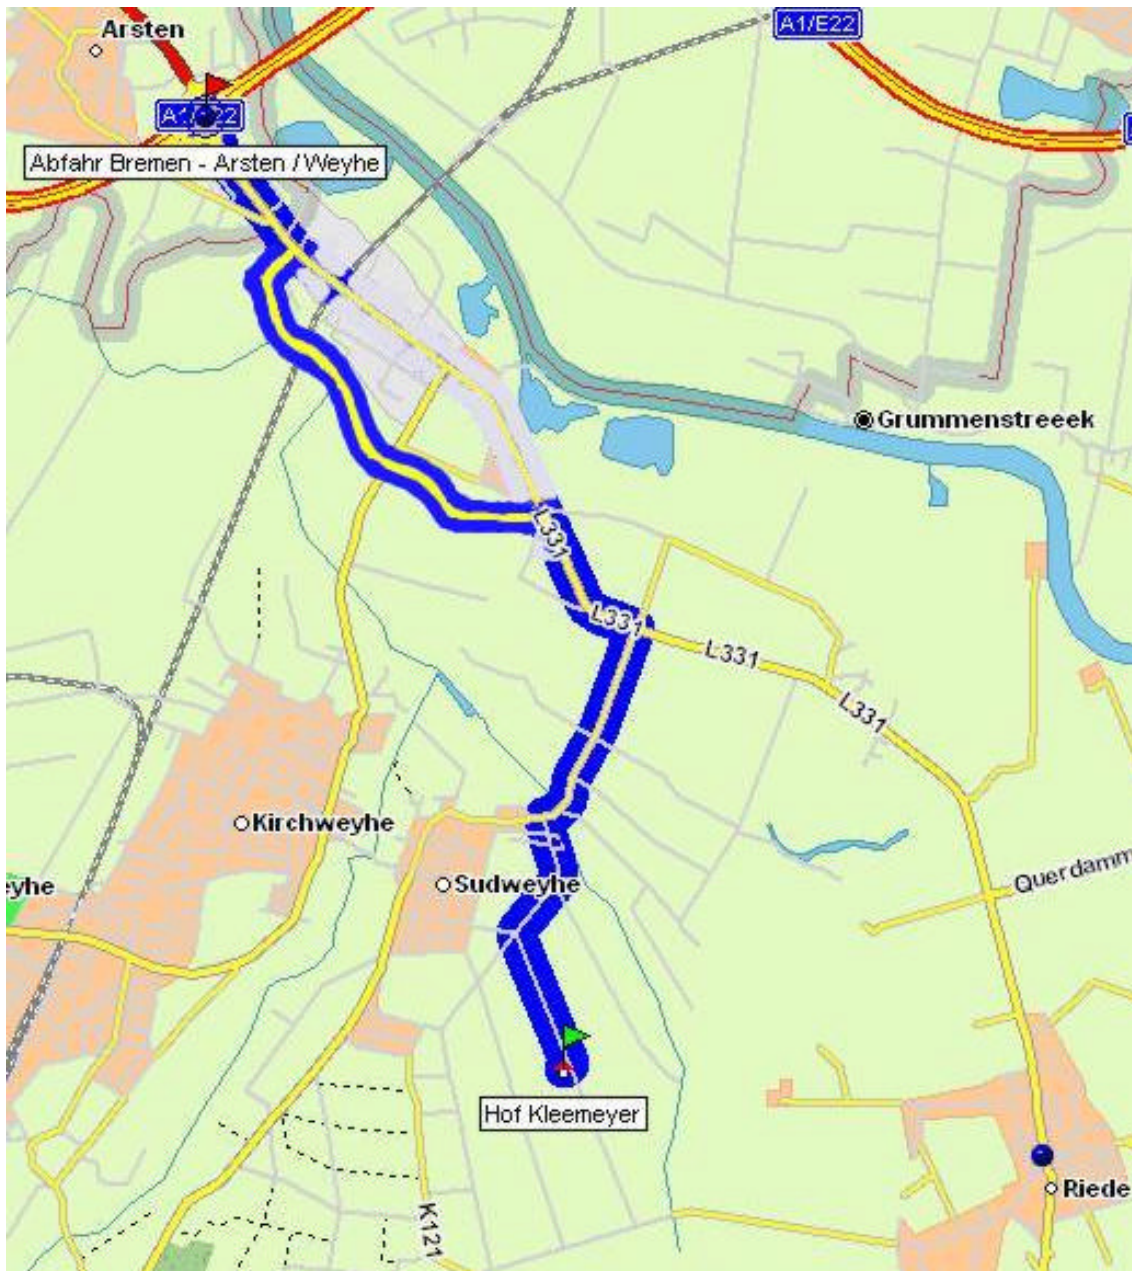

Hof Kleemeyer

Route Description

General View
Hof Kleemeyer / Verden / Cella

A1 Exit Bremen Arsten (Weyhe) > Hof Kleemeyer

5 miles / 12 min

Exit Bremen-Arsten (Weyhe), Direction to Weyhe.

Take the bypassroad to the right; Direction to Verden / Hoya.

After the protracted left-curve (behind Dreieck) turn to the right; Direction to Sudweyhe.

After the bridge, take the first road to the left; the road is called Bruchweiden.

After about 0.6 miles take the second intersection to the left, which is Apelsdamm.